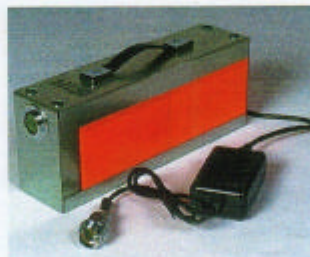

stairmateTM STANDARD

Powered stairclimber for manual wheelchairs

The Stairmate Standard is easy to use and will provide safe and reliable access or evacuation for a manual wheelchair and passenger up or down stairs. This affordable and proven product can be used indoors or outdoors on any suitable stairs or steps.

The seat unit provides stair access without the need of a wheelchair. (option code: SAS).

The adaptors to accommodate wheelchairs with small rear wheels require no tools to fit. (option code: SSR).

Used with the platform option, the alternative wheelchair support brackets allow the use of wheelchairs without push handles. (option code: SBR).

Also available: Adjustable Back Clamp (option code: SAC) for wheelchairs with fully upholstered back rests etc.

Both Stairmate products feature removable battery packs with high tech sealed cells and battery chargers.

Robust brackets with safety catches securely hold the handles of the wheelchair.

The user friendly controls include a charge indicator to give plenty of warning to recharge or fit a spare battery pack.