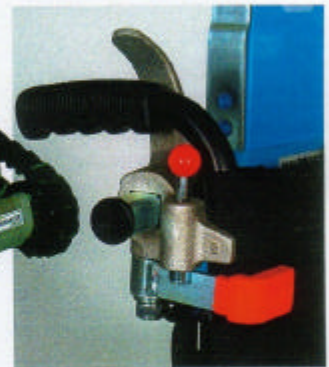

The seat unit provides stair access without the need of a wheelchair. (option code: SAS).

The adaptors to accommodate wheelchairs with small rear wheels require no tools to fit. (option code: SSR).

Used with the platform option, the alternative wheelchair support brackets allow the use of wheelchairs without push handles. (option code: SBR).

Also available: Adjustable Back Clamp (option code: SAC) for wheelchairs with fully upholstered back rests etc.

Both Stairmate products feature removable battery packs with high tech sealed cells and battery chargers.

Robust brackets with safety catches securely hold the handles of the wheelchair.

The user friendly controls include a charge indicator to give plenty of warning to recharge or fit a spare battery pack.