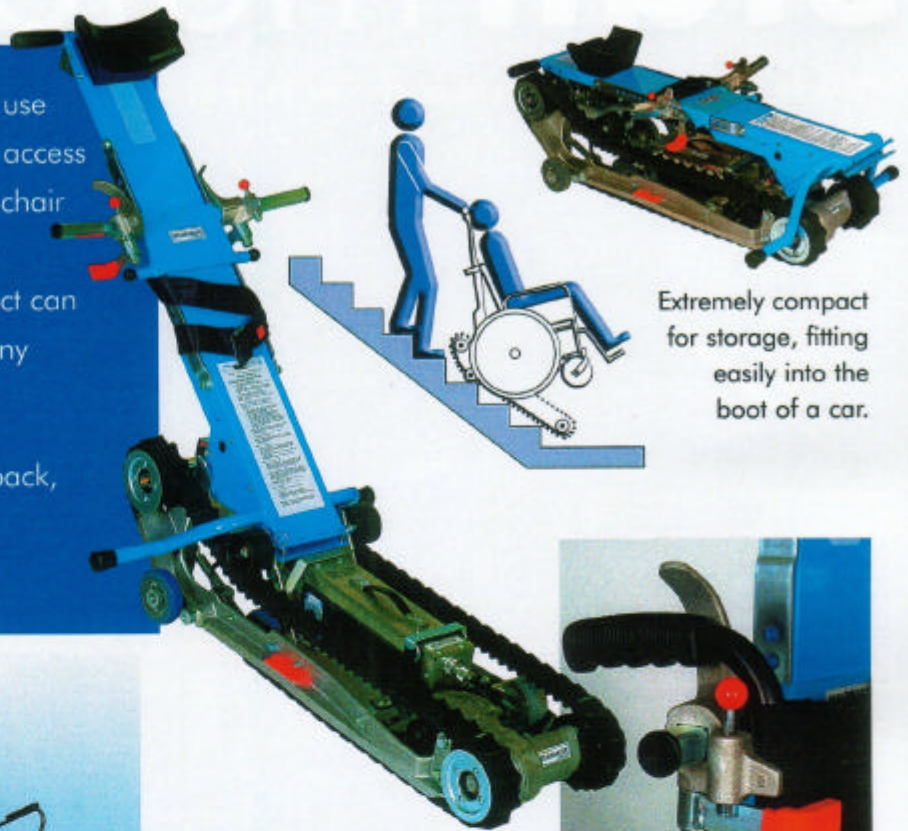

stairmateTM STANDARD

Powered stairclimber for manual wheelchairs

The Stairmate Standard is easy to use and will provide safe and reliable access or evacuation for a manual wheelchair and passenger up or down stairs. This affordable and proven product can be used indoors or outdoors on any suitable stairs or steps.

Supplied with removable battery pack, charger, stair angle indicator and comprehensive instruction book.

Extremely compact for storage, fitting easily into the boot of a car.

options

The platform option enables children's and sports wheelchairs to be carried with ease. (option code: SPL).

The seat unit provides stair access without the need of a wheelchair. (option code: SAS).

The adaptors to accommodate wheelchairs with small rear wheels require no tools to fit. (option code: SSR).

Used with the platform option, the alternative wheelchair support brackets allow the use of wheelchairs without push handles. (option code: SBR).

Robust brackets with safety catches securely hold the handles of the wheelchair.

The user friendly controls include a charge indicator to give plenty of warning to recharge or fit a spare battery pack.